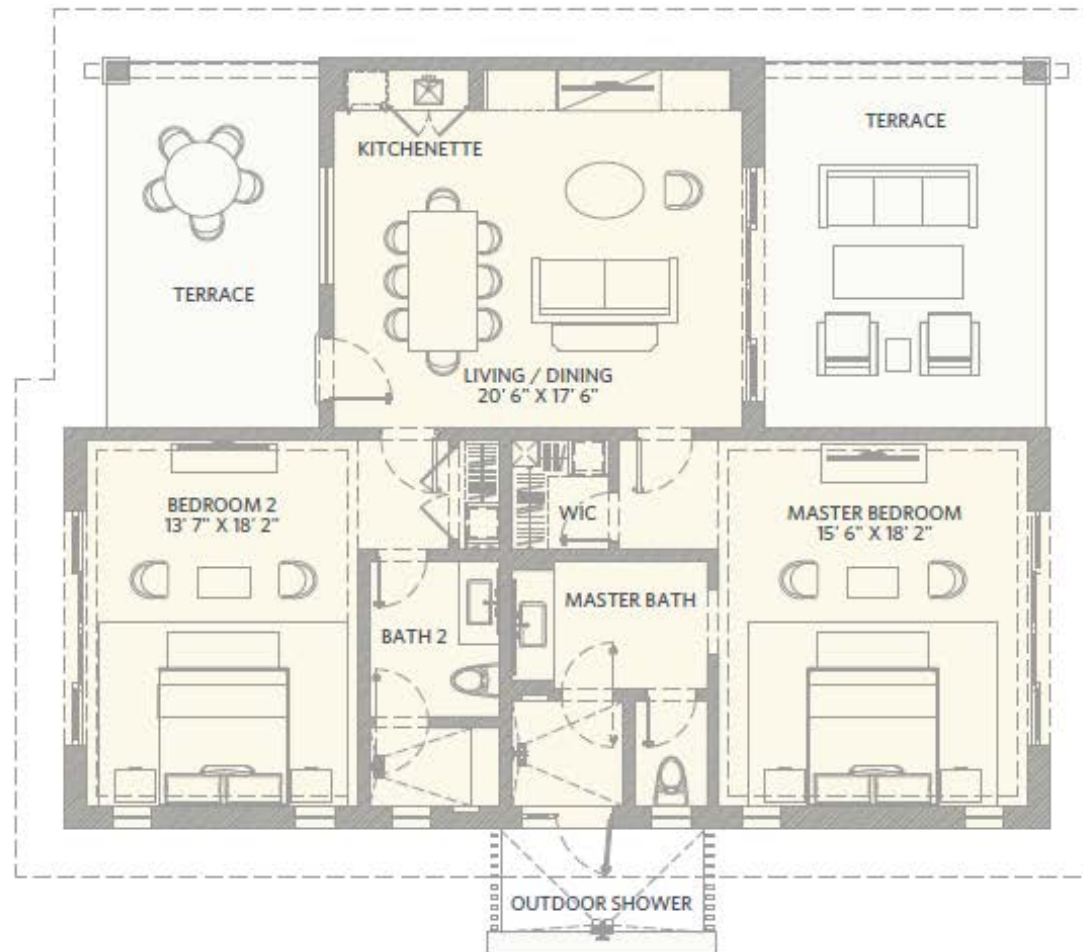

# GUEST CASITA

One Bedroom

LIVING SPACE	SQ. FT.
Interior	681
Covered Terrace	169

# GUEST CASITA

Two Bedroom

LIVING SPACE	SQ. FT.
Interior	1,403
Covered Terrace	207