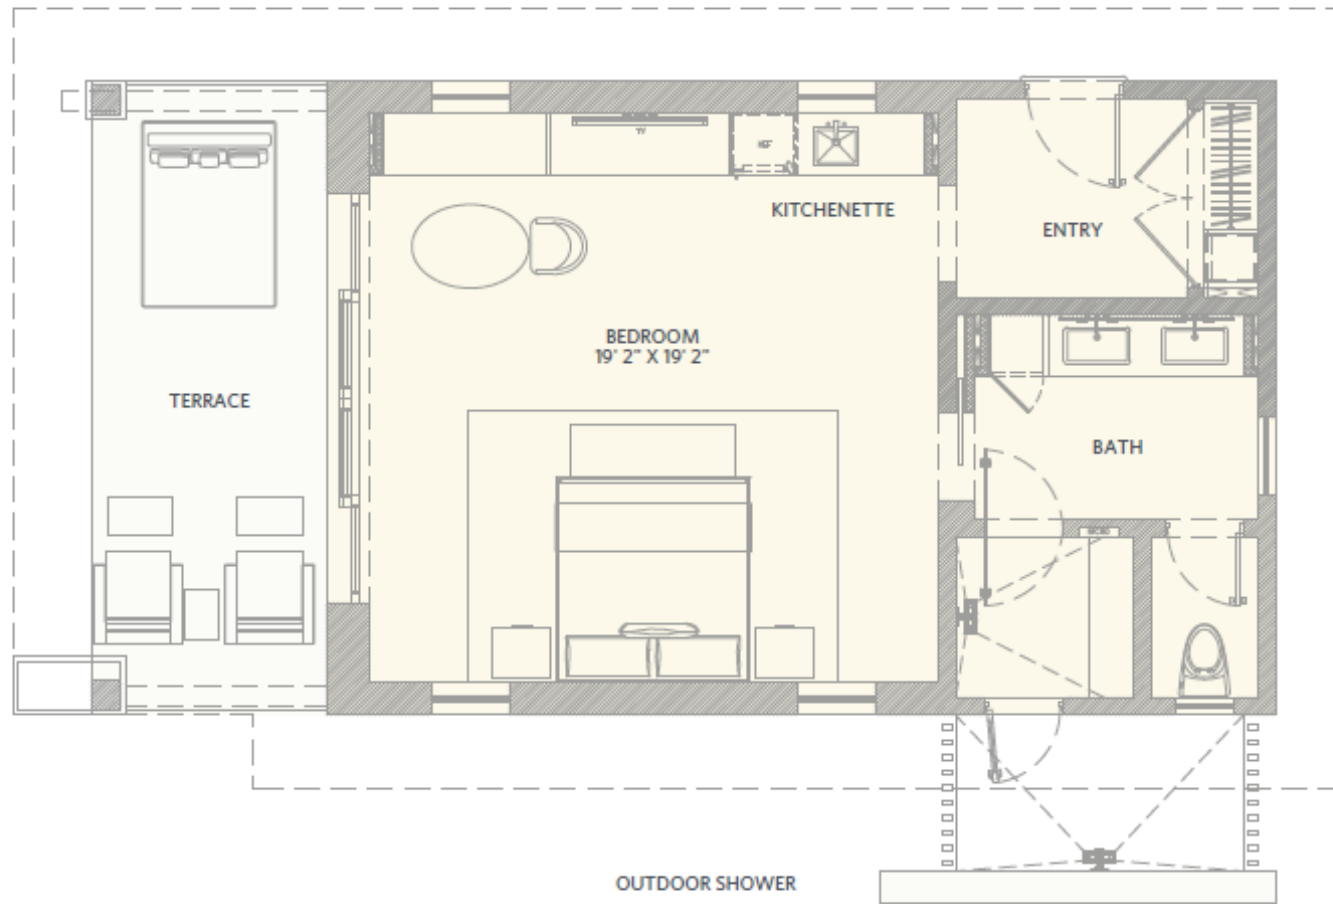

# GUEST CASITA

One Bedroom

LIVING SPACE	SQ. FT.
Interior	681
Covered Terrace	169

# GUEST CASITA

Two Bedroom

LIVING SPACE	SQ. FT.
Interior	1,403
Covered Terrace	207