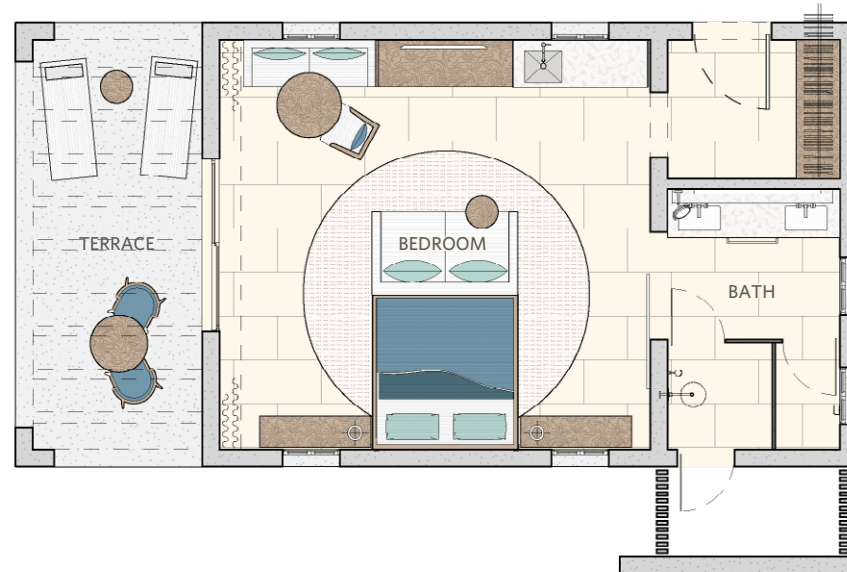

GUEST CASITA

One Bedroom

LIVING SPACE	SQ. FT.
Interior	681
Covered Terrace	169
Total	850