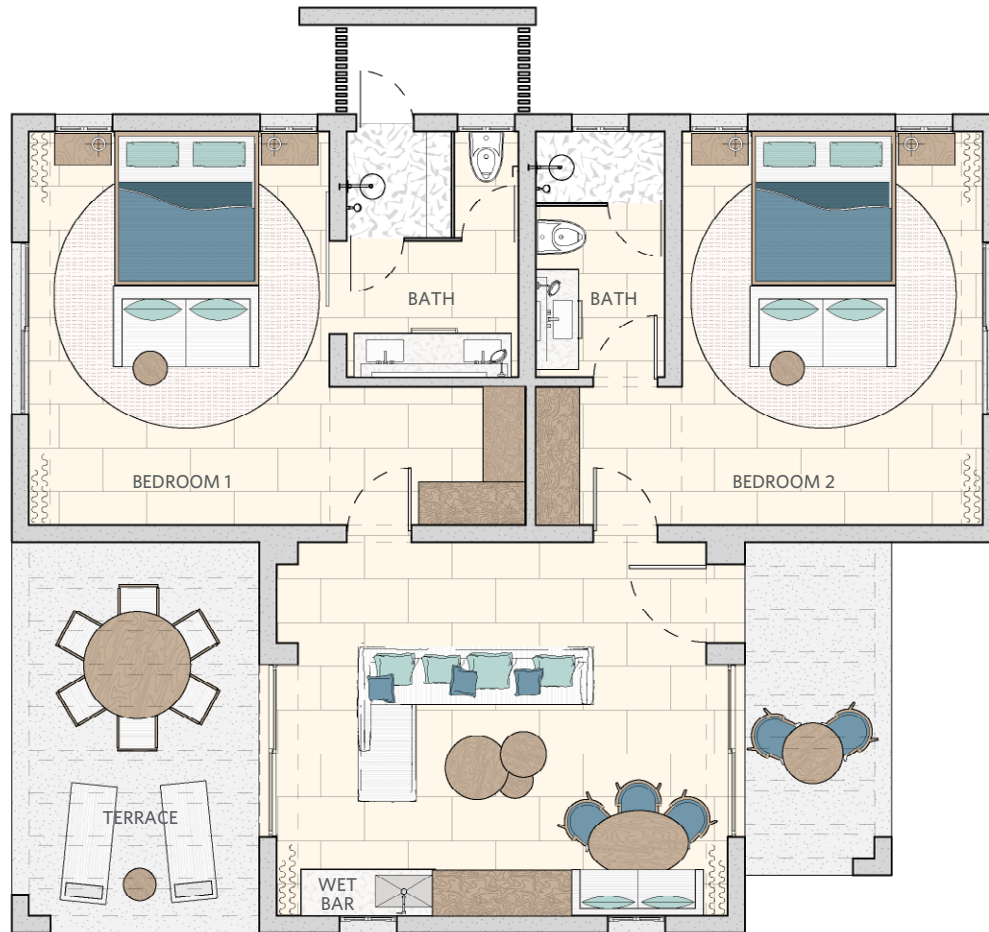

# GUEST CASITA

Two Bedroom

LIVING SPACE	SQ. FT.
Interior	1,403
Covered Terrace	207
<b>Total</b>	<b>1,610</b>