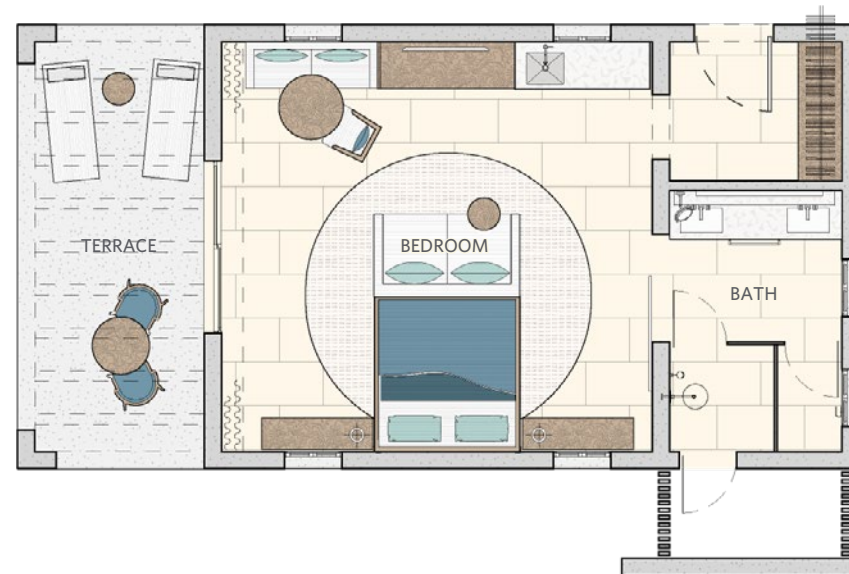

# GUEST CASITA

One Bedroom

LIVING SPACE	SQ. FT.
Interior	607
Covered Terrace	173
<b>Total</b>	<b>780</b>