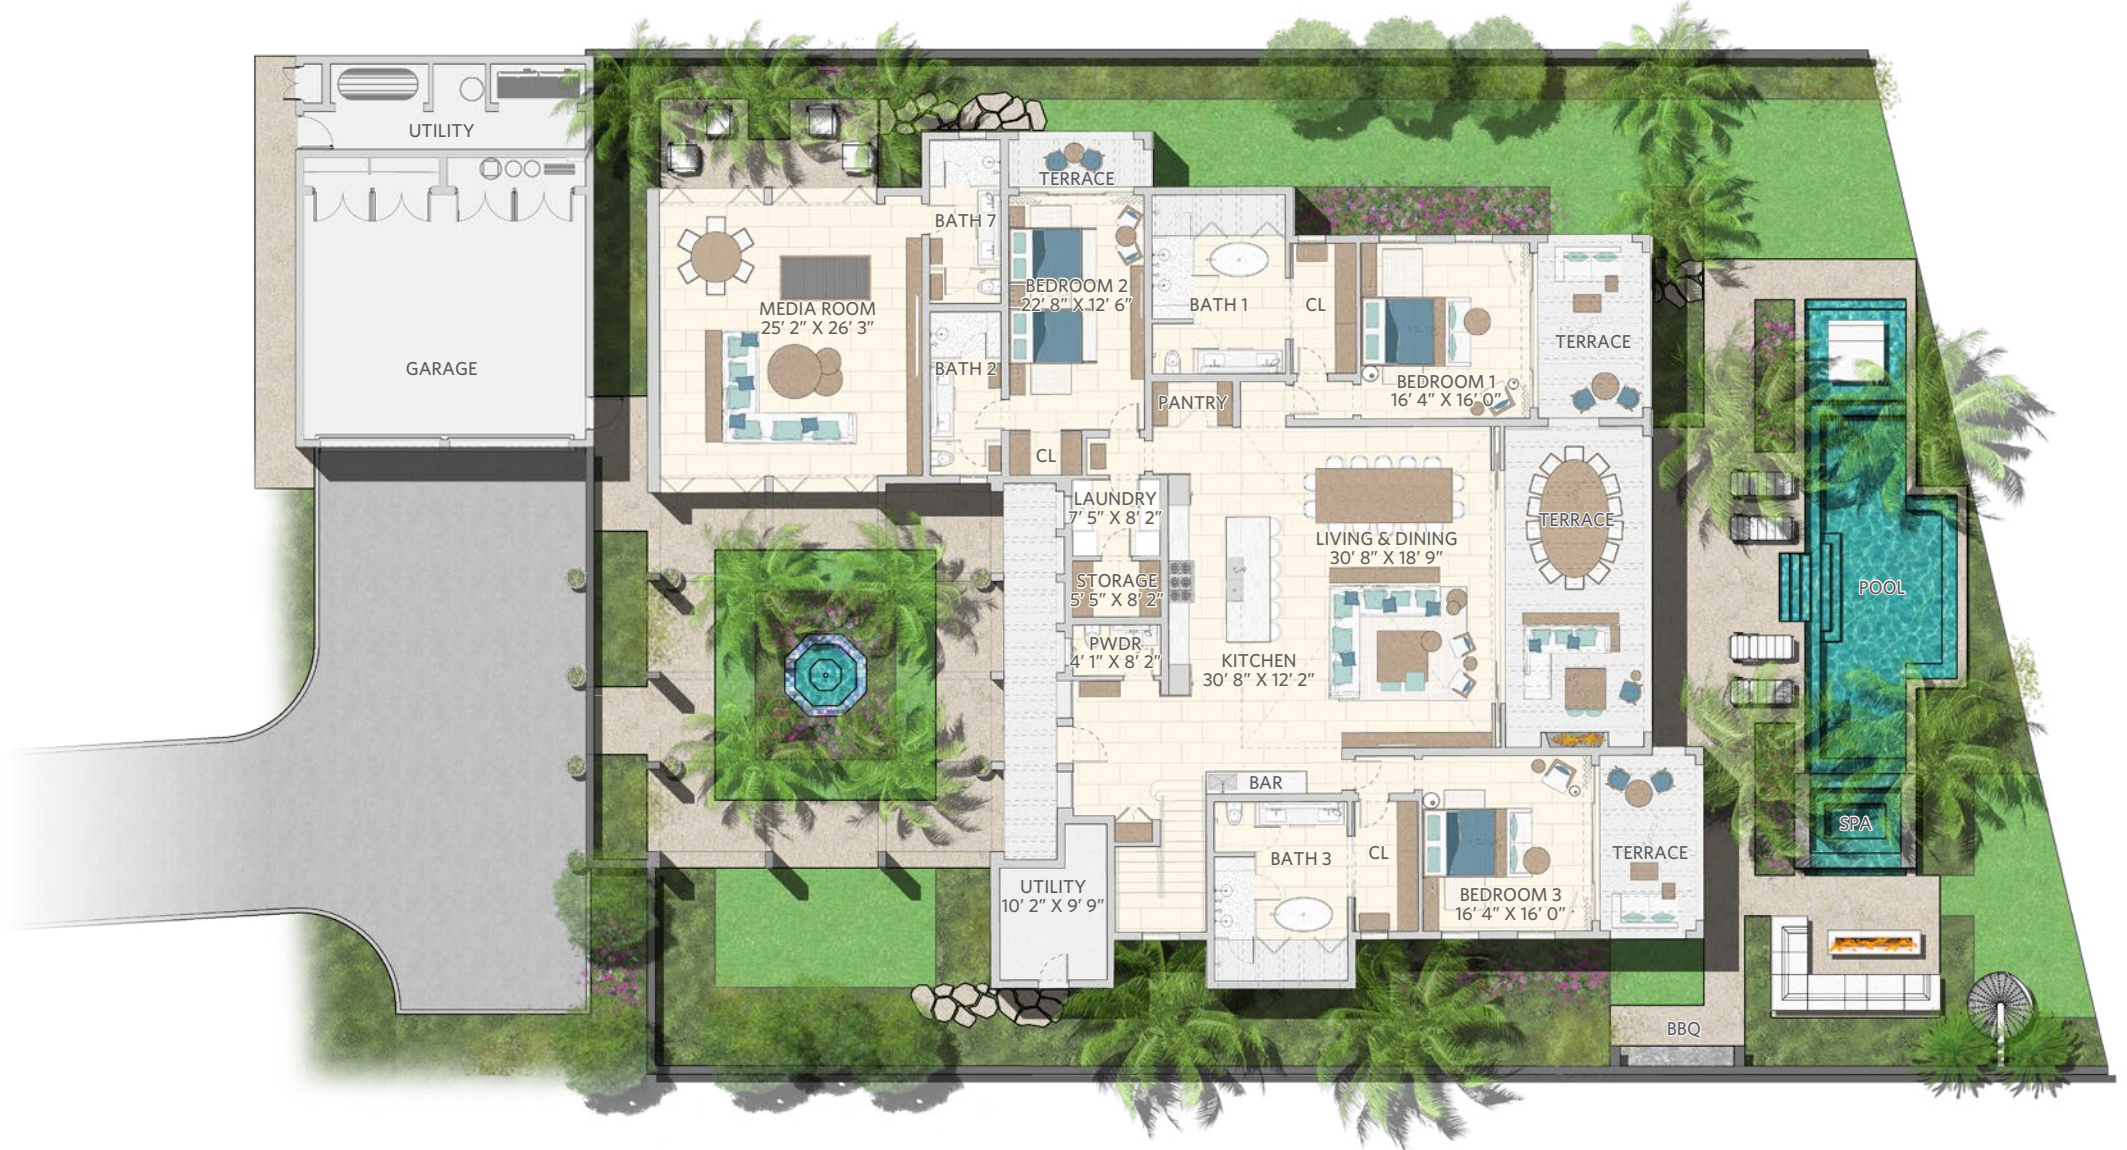

# SIX BEDROOM CAPE PRIVATE ESTATE - FIRST FLOOR

Estate No. 3

MAIN HOME LIVING SPACE	SQ. FT.
Interior	6,938
Covered Terrace	1,635
<b>Total</b>	<b>8,573</b>

# SIX BEDROOM CAPE PRIVATE ESTATE - SECOND FLOOR

Estate No. 3