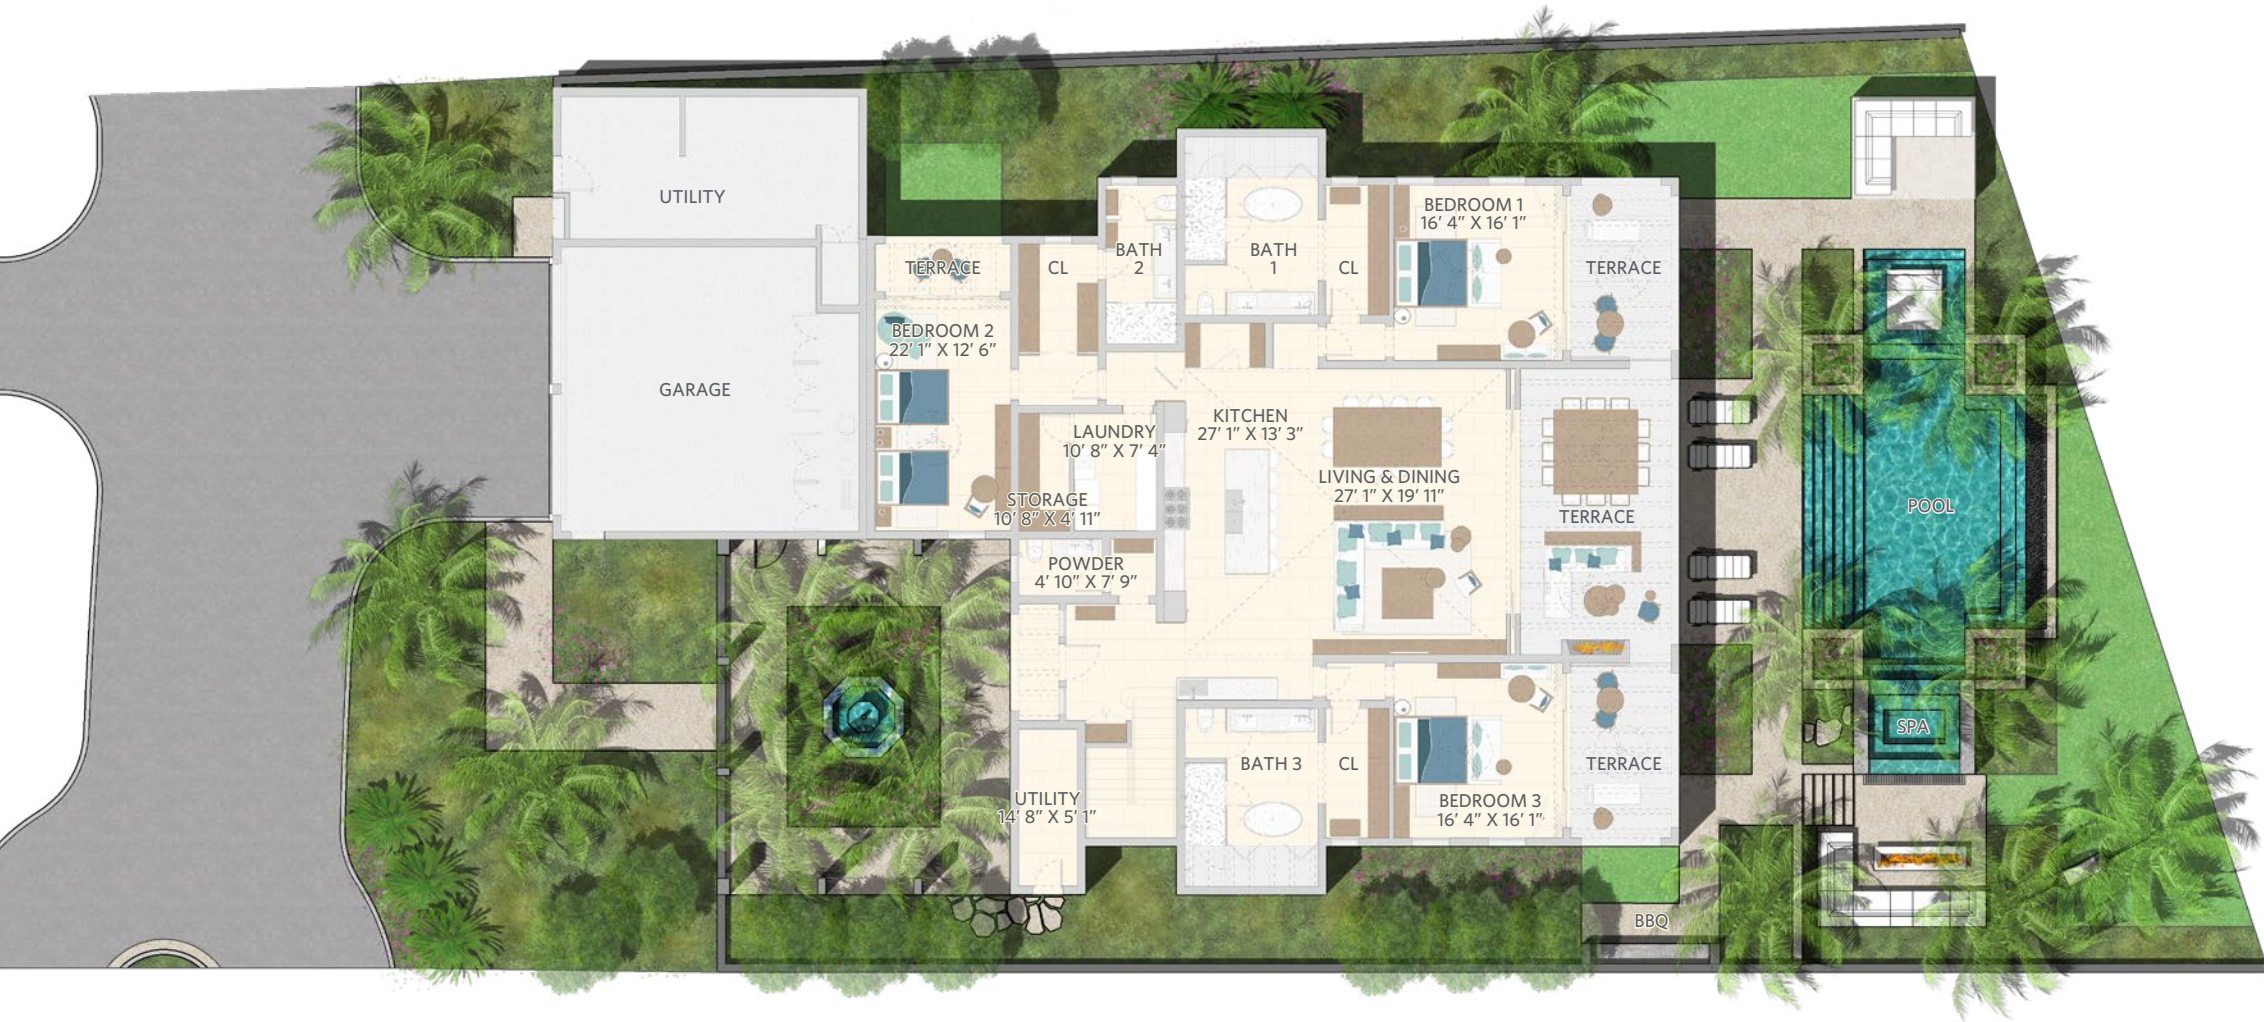

FIVE BEDROOM BAJA PRIVATE ESTATE - FIRST FLOOR

Estate No. 9

MAIN HOME LIVING SPACE	SQ. FT.
Interior	5,562
Covered Terrace	1,316
Total	6,878

FIVE BEDROOM BAJA PRIVATE ESTATE - SECOND FLOOR

Estate No. 9